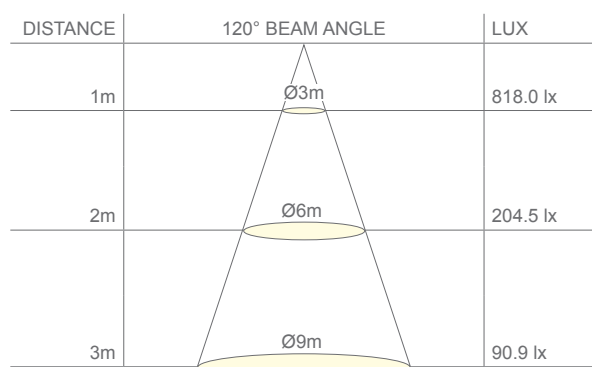

GARAGE LIGHT

COLOUR	CODE
NATURAL WHITE 4000K	BL-RS-2500-NW
WARM WHITE 3000K	BL-RS-2500-WW

WATTS	32W
VOLTS	100–277V AC 50/60Hz
OPERATING TEMP.	-20°C ~ +50°C

CRI	>80
LUMENS	2900lm
EFFICACY	91lm/W
SOURCE LIFE	35,000 hours
BEAM ANGLE	120°

DIMENSIONS	L600 × W300 × D50mm
HOUSING	Matt white aluminium frame
MOUNTING	Surface mounted with included ceiling box, suspension option available <i>(sold separately)</i>
INGRESS PROTECTION	Indoor use only
CONNECTION METHOD	External driver with push connectors
CONTROL	Non-dimmable
WARRANTY	3 years