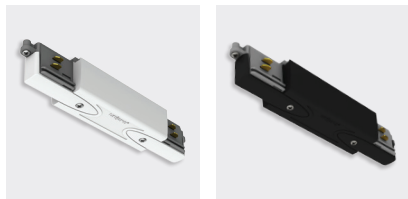

3-CIRCUIT TRACK

MODEL	CODE	COLOUR
SURFACE MOUNTED	BL-CS-T32W	WHITE
	BL-CS-T32B	BLACK
RECESSED	BL-CS-T32FW	WHITE
	BL-CS-T32FB	BLACK

SOLD IN 2 METRE LENGTHS

FUNCTION

- 3-circuit track for use with Metro 40 and Metro 50 Track fittings

SURFACE MOUNTED BL-CS-T32X

RECESSED BL-CS-T32FX

END CAPS

WHITE

BLACK

FINISH	CODE
WHITE	BL-CS-EC3W
BLACK	BL-CS-EC3B

CONNECTION UNITS

WHITE

BLACK

ACCESSORY	FINISH	CODE
CONNECTION UNIT A	WHITE	BL-CS-CU3AW
	BLACK	BL-CS-CU3AB
CONNECTION UNIT B	WHITE	BL-CS-CU3BW
	BLACK	BL-CS-CU3BB

BLANK COVERS

WHITE

BLACK

FINISH	CODE
WHITE	BL-CS-CS3W
BLACK	BL-CS-CS3B

SOLD IN 2 METRE LENGTHS

3-CIRCUIT TRACK CONNECTION ACCESSORIES

MIDDLE CONNECTORS

WHITE

BLACK

FINISH	CODE
WHITE	BL-CS-MCU3W
BLACK	BL-CS-MCU3B

ADJUSTABLE CONNECTORS

WHITE