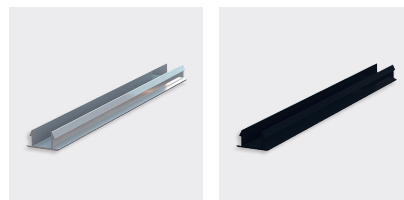

3-CIRCUIT TRACK

MODEL	CODE	COLOUR
SURFACE MOUNTED	BL-CS-T32W	WHITE
	BL-CS-T32B	BLACK
RECESSED	BL-CS-T32FW	WHITE
	BL-CS-T32FB	BLACK

SOLD IN 2 METRE LENGTHS

FUNCTION

- 3-circuit track for use with Metro 40 and Metro 50 Track fittings

SURFACE MOUNTED BL-CS-T32X

RECESSED BL-CS-T32FX

END CAPS

WHITE

BLACK

FINISH	CODE
WHITE	BL-CS-EC3W
BLACK	BL-CS-EC3B

CONNECTION UNITS

WHITE

BLACK

ACCESSORY	FINISH	CODE
CONNECTION UNIT A	WHITE	BL-CS-CU3AW
	BLACK	BL-CS-CU3AB
CONNECTION UNIT B	WHITE	BL-CS-CU3BW
	BLACK	BL-CS-CU3BB

BLANK COVERS

WHITE

BLACK

FINISH	CODE
WHITE	BL-CS-CS3W
BLACK	BL-CS-CS3B

SOLD IN 2 METRE LENGTHS

3-CIRCUIT TRACK CONNECTION ACCESSORIES

MIDDLE CONNECTORS

WHITE

BLACK

FINISH	CODE
WHITE	BL-CS-MCU3W
BLACK	BL-CS-MCU3B

ADJUSTABLE CONNECTORS

WHITE