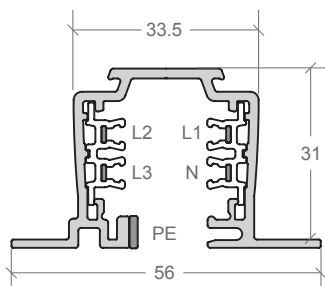

3-CIRCUIT TRACK

MODEL	CODE	COLOUR
SURFACE MOUNTED	BL-CS-T32W	WHITE
	BL-CS-T32B	BLACK
RECESSED	BL-CS-T32FW	WHITE
	BL-CS-T32FB	BLACK

SOLD IN 2 METRE LENGTHS

FUNCTION

- 3-circuit track for use with Metro 40 and Metro 50 Track fittings

APPLICATION

- Retail
- Commercial
- Residential

OUTPUT VOLTS	250/400V AC 50/60Hz
OUTPUT CURRENT	Max. 16A per circuit
MAX. RUN PER POWER FEED	Max. 16A per circuit

WARRANTY	5 years
----------	---------

DIMENSIONS	<i>Surface Mounted</i> W33.5 × H32.5mm <i>Recessed</i> W56 × H31mm
CUT-OUT	<i>Recessed</i> W33.5 × H31mm
INGRESS PROTECTION	IP20
MOUNTING	Surface mounted via screw fixing, suspended with accessories, or recessed
FINISH	White or black powdercoated

SURFACE MOUNTED BL-CS-T32X

RECESSED BL-CS-T32FX

END CAPS

WHITE

BLACK

FINISH	CODE
WHITE	BL-CS-EC3W
BLACK	BL-CS-EC3B

CONNECTION UNITS

WHITE

SOLD IN 2 METRE LENGTHS

3-CIRCUIT TRACK CONNECTION ACCESSORIES

MIDDLE CONNECTORS

WHITE

BLACK

FINISH	CODE
WHITE	BL-CS-MCU3W
BLACK	BL-CS-MCU3B

ADJUSTABLE CONNECTORS

WHITE