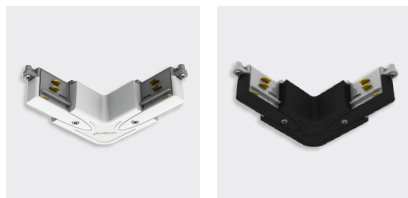

3-CIRCUIT TRACK

MODEL	CODE	COLOUR
SURFACE MOUNTED	BL-CS-T32W	WHITE
	BL-CS-T32B	BLACK
RECESSED	BL-CS-T32FW	WHITE
	BL-CS-T32FB	BLACK

SOLD IN 2 METRE LENGTHS

FUNCTION

- 3-circuit track for use with Metro 40 and Metro 50 Track fittings

SOLD IN 2 METRE LENGTHS

3-CIRCUIT TRACK CONNECTION ACCESSORIES

MIDDLE CONNECTORS

WHITE

BLACK

FINISH	CODE
WHITE	BL-CS-MCU3W
BLACK	BL-CS-MCU3B

ADJUSTABLE CONNECTORS

WHITE

BLACK

FINISH	CODE
WHITE	BL-CS-ALC3W
BLACK	BL-CS-ALC3B

JOINT CONNECTORS

CODE
BL-CS-JU3

BLACK & WHITE COVERS INCLUDED

90° CORNER CONNECTORS

WHITE

BLACK

FINISH	CODE
WHITE	BL-CS-LC3W
BLACK	BL-CS-LC3B

T-ANGLE CONNECTORS

WHITE

BLACK

FINISH	CONNECTOR	CODE
WHITE	UNIT A	BL-CS-TA3AW
	UNIT B	BL-CS-TA3BW
	UNIT C	BL-CS-TA3CW
	UNIT D	BL-CS-TA3DW
BLACK	UNIT A	BL-CS-TA3AB
	UNIT B	BL-CS-TA3BB
	UNIT C	BL-CS-TA3CB
	UNIT D	BL-CS-TA3DB