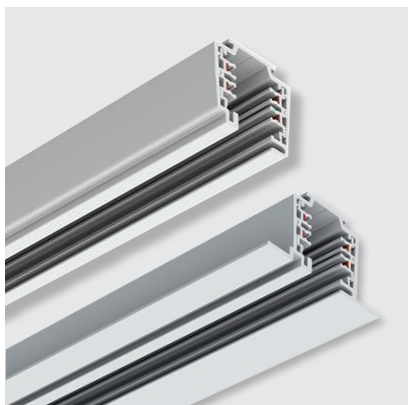

3-CIRCUIT TRACK

MODEL	CODE	COLOUR
SURFACE MOUNTED	BL-CS-T32W	WHITE
	BL-CS-T32B	BLACK
RECESSED	BL-CS-T32FW	WHITE
	BL-CS-T32FB	BLACK

SOLD IN 2 METRE LENGTHS

FUNCTION

- 3-circuit track for use with Metro 40 and Metro 50 Track fittings

SURFACE MOUNTED BL-CS-T32X

RECESSED BL-CS-T32FX

END CAPS

WHITE

BLACK

FINISH	CODE
WHITE	BL-CS-EC3W
BLACK	BL-CS-EC3B

CONNECTION UNITS

WHITE

SOLD IN 2 METRE LENGTHS

3-CIRCUIT TRACK CONNECTION ACCESSORIES

MIDDLE CONNECTORS

WHITE

BLACK

FINISH	CODE
WHITE	BL-CS-MCU3W
BLACK	BL-CS-MCU3B

ADJUSTABLE CONNECTORS

WHITE