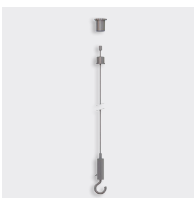

BLACK

FINISH	CODE
WHITE	BL-CS-ALC3W
BLACK	BL-CS-ALC3B

JOINT CONNECTORS

CODE
BL-CS-JU3

BLACK & WHITE COVERS INCLUDED

90° CORNER CONNECTORS

WHITE

BLACK

FINISH	CODE
WHITE	BL-CS-LC3W
BLACK	BL-CS-LC3B

T-ANGLE CONNECTORS

WHITE

BLACK

FINISH	CONNECTOR	CODE
WHITE	UNIT A	BL-CS-TA3AW
	UNIT B	BL-CS-TA3BW
	UNIT C	BL-CS-TA3CW
	UNIT D	BL-CS-TA3DW
BLACK	UNIT A	BL-CS-TA3AB
	UNIT B	BL-CS-TA3BB
	UNIT C	BL-CS-TA3CB
	UNIT D	BL-CS-TA3DB

NOTE: POLARITY IS UNIQUE FOR EACH UNIT A, B, C, & D

X-ANGLE CONNECTORS

WHITE

BLACK

FINISH	CODE
WHITE	BL-CS-XA3W
BLACK	BL-CS-XA3B

SUSPENSION ACCESSORIES

PENDANT COUPLER

PENDANT BRACKET

ACCESSORY	FINISH	CODE
PENDANT COUPLER	WHITE	BL-CS-PCW
	BLACK	BL-CS-PCB
PENDANT BRACKET	WHITE	BL-CS-PBW
	BLACK	BL-CS-PBB

SUSPENSION KIT

FINISH	CODE
SILVER	BL-CS-WS40H

4 METRES, ADJUSTABLE, WITH HOOK

RECESSED COVER PLATES