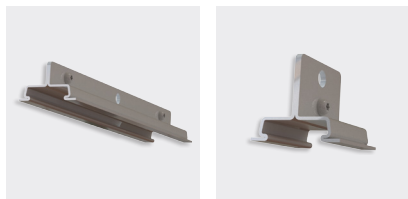

FINISH	CODE
WHITE	BL-CS-LC3W
BLACK	BL-CS-LC3B

T-ANGLE CONNECTORS

WHITE

BLACK

FINISH	CONNECTOR	CODE
WHITE	UNIT A	BL-CS-TA3AW
	UNIT B	BL-CS-TA3BW
	UNIT C	BL-CS-TA3CW
	UNIT D	BL-CS-TA3DW
BLACK	UNIT A	BL-CS-TA3AB
	UNIT B	BL-CS-TA3BB
	UNIT C	BL-CS-TA3CB
	UNIT D	BL-CS-TA3DB

NOTE: POLARITY IS UNIQUE FOR EACH UNIT A, B, C, & D

X-ANGLE CONNECTORS

WHITE

BLACK

FINISH	CODE
WHITE	BL-CS-XA3W
BLACK	BL-CS-XA3B

SUSPENSION ACCESSORIES

PENDANT COUPLER

PENDANT BRACKET