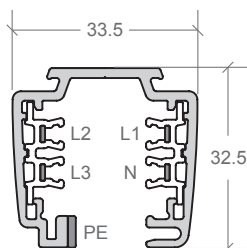

3-CIRCUIT TRACK

MODEL	CODE	COLOUR
SURFACE MOUNTED	BL-CS-T32W	WHITE
	BL-CS-T32B	BLACK
RECESSED	BL-CS-T32FW	WHITE
	BL-CS-T32FB	BLACK

SOLD IN 2 METRE LENGTHS

FUNCTION

- 3-circuit track for use with Metro 40 and Metro 50 Track fittings

APPLICATION

- Retail
- Commercial
- Residential

OUTPUT VOLTS	250/400V AC 50/60Hz
OUTPUT CURRENT	Max. 16A per circuit
MAX. RUN PER POWER FEED	Max. 16A per circuit

WARRANTY	5 years
----------	---------

DIMENSIONS	<i>Surface Mounted</i> W33.5 × H32.5mm <i>Recessed</i> W56 × H31mm
CUT-OUT	<i>Recessed</i> W33.5 × H31mm
INGRESS PROTECTION	IP20
MOUNTING	Surface mounted via screw fixing, suspended with accessories, or recessed
FINISH	White or black powdercoated

SURFACE MOUNTED BL-CS-T32X

RECESSED BL-CS-T32FX

END CAPS

WHITE

BLACK

FINISH	CODE
WHITE	BL-CS-EC3W
BLACK	BL-CS-EC3B

CONNECTION UNITS

WHITE

SOLD IN 2 METRE LENGTHS

3-CIRCUIT TRACK CONNECTION ACCESSORIES

MIDDLE CONNECTORS

WHITE

BLACK

FINISH	CODE
WHITE	BL-CS-MCU3W
BLACK	BL-CS-MCU3B

ADJUSTABLE CONNECTORS

WHITE