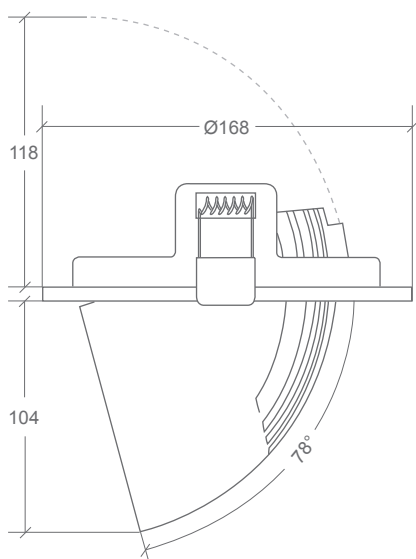

DIMENSIONS	Ø168mm
CUT-OUT	Ø150mm
ADJUSTMENT	78° tilt
HOUSING	Die-cast aluminium
FINISH	White
MOUNTING	2 × spring clips on flush mounting ring
INGRESS PROTECTION	Indoor use only
CONNECTION METHOD	External driver with concealed screw terminals
CONTROL	Non-dimmable