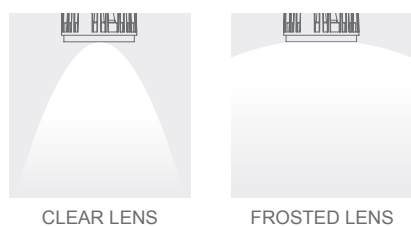

## G50 DOWN LIGHT

COLOUR	CODE	LENS	BEAM ANGLE	LUMENS
WARM WHITE 3000K	BL-DL-103D-WW	Clear	60°	550lm
	BL-DL-103D-F-WW	Frosted	Wide	500lm

MOUNTING TRIM SOLD SEPARATELY  
35W HALOGEN EQUIVALENT

LED WATTS	6W
SYSTEM WATTS	8W
VOLTS	220-240V AC 50/60Hz input
OPERATING TEMP.	-35°C ~ +70°C

CRI	90
LED BRAND	Single COB Luminus LED with reflector
SOURCE LIFE	50,000 hours
WARRANTY	3 years
COMPLIANCE	

DIMENSIONS	<i>Module</i> Ø46 × H46.5mm  <i>Dimmable Driver</i> W46 × H30 × L110mm
HOUSING	Aluminium
MOUNTING	For use with Bright Light mounting trims
INGRESS PROTECTION	Indoor use only
CONNECTION METHOD	External driver with concealed screw terminals
CONTROL	Dimmable  <i>Compatible with a range of trailing edge or universal dimmers; contact Bright Light for more information</i>

## CONE DIAGRAM

3000K

DISTANCE	60° BEAM ANGLE	LUX
1m	Ø1m	530 lx
2m	Ø2m	132 lx
3m	Ø3m	58 lx