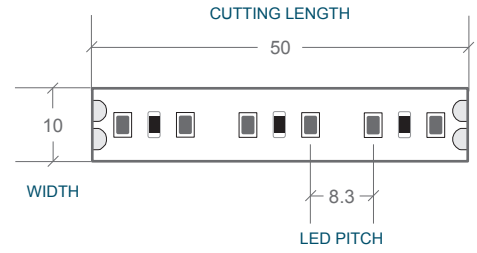

9 WATTS PER METRE

	COLOUR	CODE	INGRESS PROTECTION	LUMENS	EFFICACY
INDOOR	WARM WHITE 3000K	BL-LS-1001-WW	IP20 indoor use only	801lm/m	92lm/W
	NATURAL WHITE 4000K	BL-LS-1001-NW		827lm/m	95lm/W
	COOL WHITE 5000K	BL-LS-1001-CW		835lm/m	96lm/W
IP65	WARM WHITE 3200K	BL-LS-1001-WW-IP65	IP65 achieved with silicone spray	820lm/m	94lm/W
	NATURAL WHITE 4200K	BL-LS-1001-NW-IP65		824lm/m	95lm/W
	COOL WHITE 5700K	BL-LS-1001-CW-IP65		826lm/m	95lm/W
	RED 620–625nm	BL-LS-1001-R-IP65		166lm/m	19lm/W
	GREEN 525–530nm	BL-LS-1001-G-IP65		254lm/m	29lm/W
	BLUE 465–470nm	BL-LS-1001-B-IP65		675lm/m	75lm/W

COLOUR VARIANCE +/- 200K
ELECTRICAL & OPTICAL DATA VARIANCE +/- 10%
SOLD BY THE METRE

LED WATTS	8.7W/m	CRI	≥80	MOUNTING	3M adhesive backing A Bright Light approved aluminium profile for thermal management is required
INPUT VOLTS	24V DC constant voltage	BEAM ANGLE	120°		
OPERATING TEMP.	-20°C ~ +60°C	SOURCE LIFE	50,000 hours		
MAX. RUN PER POWER FEED	12 metres	WARRANTY	3 years	CONTROL	Dimmable by PWM signal