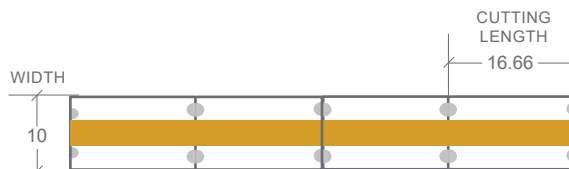

6W/M COB RIBBON | INTERIOR

COLOUR	CODE	INGRESS PROTECTION	LUMENS	EFFICACY
WARM WHITE 3000K	BL-LS-COB6-WW	IP20 General interior use	563lm/m	94lm/W
NATURAL WHITE 4000K	BL-LS-COB6-NW		649lm/m	108lm/W

COLOUR VARIANCE +/- 200K
ELECTRICAL & OPTICAL DATA VARIANCE +/- 10%
SOLD BY THE METRE

LED WATTS	6W/m	CRI	≥90	MOUNTING	3M adhesive backing A Bright Light approved aluminium profile is required for thermal management
INPUT VOLTS	24V DC constant voltage	BEAM ANGLE	180°		
OPERATING TEMP.	-25°C ~ +50°C	SOURCE LIFE	50,000 hours	CONTROL	Dimmable by PWM signal
MAX. RUN PER POWER FEED	5 metres	WARRANTY	3 years		