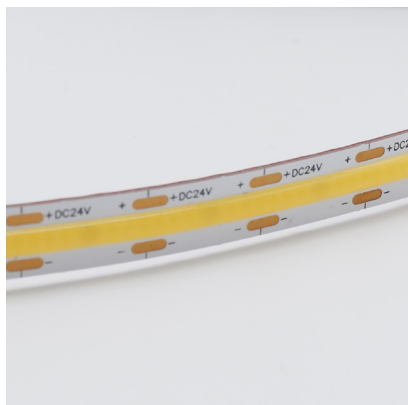

6W/M COB RIBBON | INTERIOR

COLOUR	CODE	INGRESS PROTECTION	LUMENS	EFFICACY
WARM WHITE 3000K	BL-LS-COB6-WW	IP20 General interior use	563lm/m	94lm/W
NATURAL WHITE 4000K	BL-LS-COB6-NW		649lm/m	108lm/W

COLOUR VARIANCE +/- 200K
ELECTRICAL & OPTICAL DATA VARIANCE +/- 10%
SOLD BY THE METRE

LED WATTS	6W/m	CRI	≥90	MOUNTING	3M adhesive backing A Bright Light approved aluminium profile is required for thermal management
INPUT VOLTS	24V DC constant voltage	BEAM ANGLE	180°		
OPERATING TEMP.	-25°C ~ +50°C	SOURCE LIFE	50,000 hours	CONTROL	Dimmable by PWM signal
MAX. RUN PER POWER FEED	5 metres	WARRANTY	3 years		