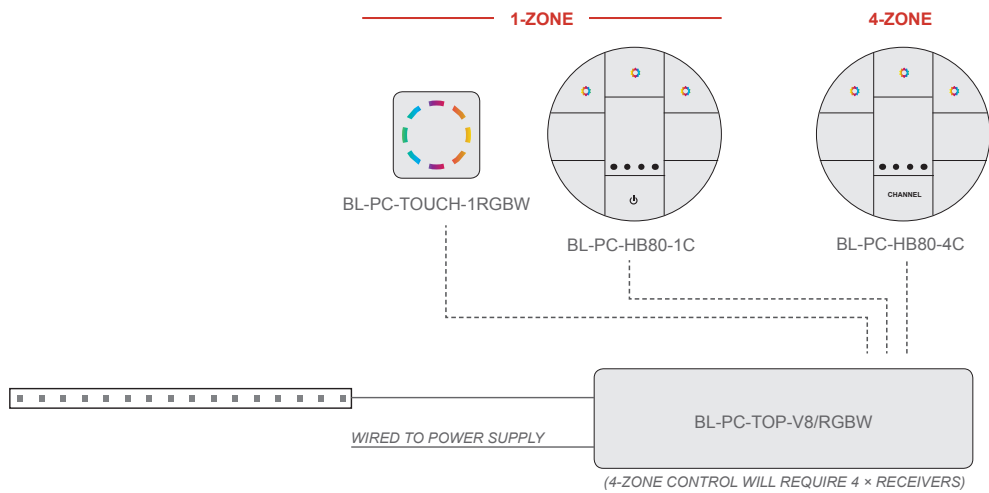

SINGLE COLOUR

TUNEABLE WHITE

RGB / RGBW

GENERIC

WHILE THE BELOW CONTROLLERS WILL WORK WITH ANY NEXTA RECEIVER, THEY DO NOT CONTROL COLOUR & ARE RECOMMENDED FOR USE WITH **BL-PC-MCU-V5**