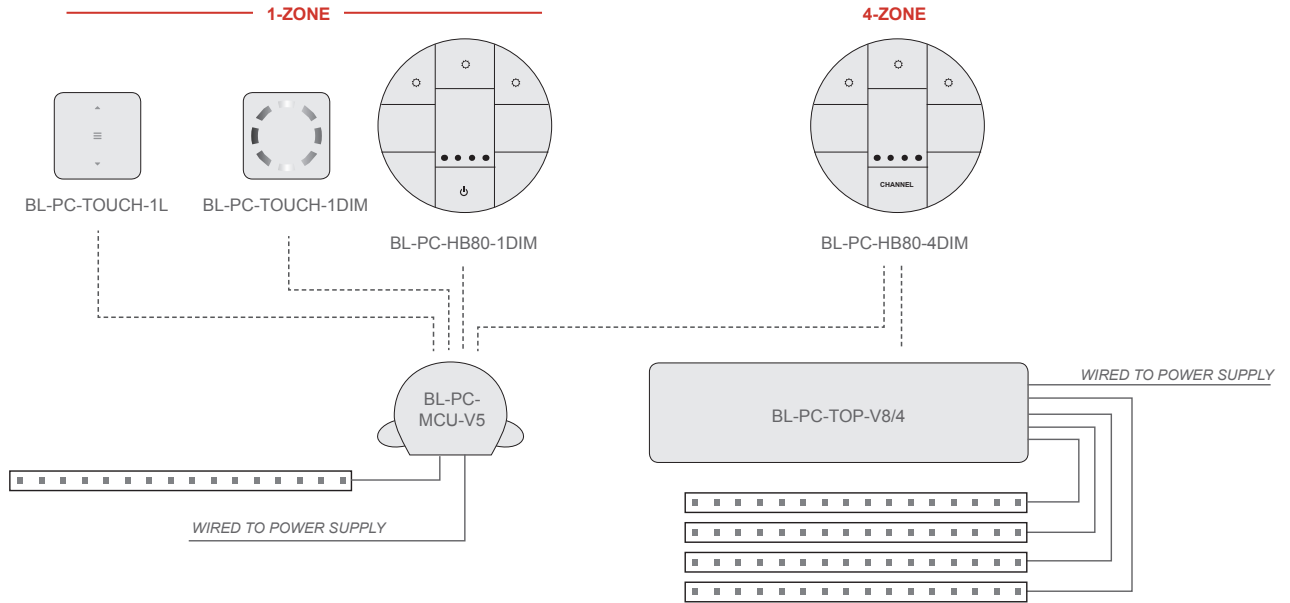

SINGLE COLOUR

TUNEABLE WHITE

RGB / RGBW

GENERIC

WHILE THE BELOW CONTROLLERS WILL WORK WITH ANY NEXTA RECEIVER, THEY DO NOT CONTROL COLOUR & ARE RECOMMENDED FOR USE WITH **BL-PC-MCU-V5**