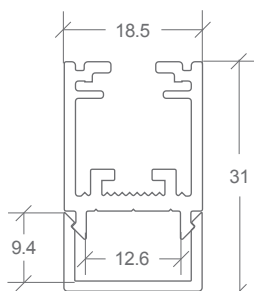

**BASELINE 07**

DIFFUSER	FINISH	CODE
OPAL	ANODISED	BL-LP-B07AO-XX
	BLACK	BL-LP-B07BO-XX
	WHITE	BL-LP-B07WO-XX

XX = (2M) 2 METRE or (4M) 4 METRE LENGTHS

**FEATURES**

- Rectangle frosted acrylic diffuser
- Anodised aluminium, black, or white powder-coat
- Suspend or surface mount
- Task, wall, ceiling, or mirror lighting

Designed & engineered  
in New Zealand

**SUSPENDED MOUNTING**

BL-LP-S104X

BL-LP-S105X

BL-LP-S106X

BL-LP-S103CB

**DIMENSIONS**

**ACCESSORY**

BL-LP-B07X-EC

ACCESSORY	CODE
ALUMINIUM END CAP	BL-LP-B07X-EC
JOINER STRAIGHT	BL-LP-J101S
JOINER 90° CORNER	BL-LP-J102C
JOINER 120° CORNER	BL-LP-J121C
JOINER VERTICAL TO HORIZONTAL	BL-LP-J103VH
CLEAR FLEX CABLE	BL-LP-S103CB
CABLE BASE SURFACE MOUNT	BL-LP-S104X
CABLE BASE RECESSED	BL-LP-S105X
SUSPENSION WIRE WITH BASE	BL-LP-S106X