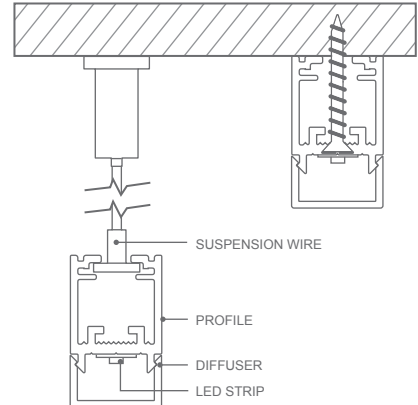

**BASELINE 07**

DIFFUSER	FINISH	CODE
OPAL	ANODISED	BL-LP-B07AO-XX
	BLACK	BL-LP-B07BO-XX
	WHITE	BL-LP-B07WO-XX

XX = (2M) 2 METRE or (4M) 4 METRE LENGTHS

**FEATURES**

- Rectangle frosted acrylic diffuser
- Anodised aluminium, black, or white powder-coat
- Suspend or surface mount
- Task, wall, ceiling, or mirror lighting

Designed & engineered  
in New Zealand

**SUSPENDED MOUNTING**

BL-LP-S104X

BL-LP-S105X

BL-LP-S106X

BL-LP-S103CB

**DIMENSIONS**

**ACCESSORY**

BL-LP-B07X-EC

ACCESSORY	CODE
ALUMINIUM END CAP	BL-LP-B07X-EC
JOINER STRAIGHT	BL-LP-J101S
JOINER 90° CORNER	BL-LP-J102C
JOINER 120° CORNER	BL-LP-J121C
JOINER VERTICAL TO HORIZONTAL	BL-LP-J103VH
CLEAR FLEX CABLE	BL-LP-S103CB
CABLE BASE SURFACE MOUNT	BL-LP-S104X
CABLE BASE RECESSED	BL-LP-S105X
SUSPENSION WIRE WITH BASE	BL-LP-S106X