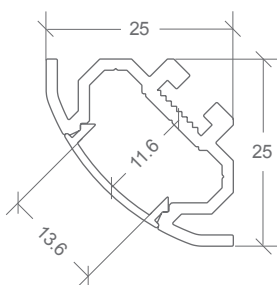

BASELINE 05

DIFFUSER	FINISH	CODE
OPAL	ANODISED	BL-LP-B05AO-XX
	BLACK	BL-LP-B05BO-XX
	WHITE	BL-LP-B05WO-XX

XX = (2M) 2 METRE or (4M) 4 METRE LENGTHS

FEATURES

- Opal polycarbonate diffuser
- Anodised aluminium, black, or white powder-coat
- Wall, ceiling or corner mounted

Designed & engineered
in New Zealand

DIMENSIONS

ACCESSORY

BL-LP-B05X-EC

ACCESSORY

CODE

ALUMINIUM END CAP	BL-LP-B05X-EC
JOINER STRAIGHT	BL-LP-J101S
JOINER 90° CORNER	BL-LP-J102C
JOINER 120° CORNER	BL-LP-J121C
JOINER VERTICAL TO HORIZONTAL	BL-LP-J103VH