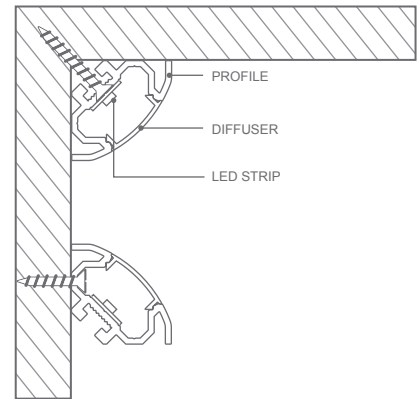

BASELINE 05

DIFFUSER	FINISH	CODE
OPAL	ANODISED	BL-LP-B05AO-XX
	BLACK	BL-LP-B05BO-XX
	WHITE	BL-LP-B05WO-XX

XX = (2M) 2 METRE or (4M) 4 METRE LENGTHS

FEATURES

- Opal polycarbonate diffuser
- Anodised aluminium, black, or white powder-coat
- Wall, ceiling or corner mounted

Designed & engineered
in New Zealand

DIMENSIONS

ACCESSORY

BL-LP-B05X-EC

ACCESSORY

CODE

ALUMINIUM END CAP	BL-LP-B05X-EC
JOINER STRAIGHT	BL-LP-J101S
JOINER 90° CORNER	BL-LP-J102C
JOINER 120° CORNER	BL-LP-J121C
JOINER VERTICAL TO HORIZONTAL	BL-LP-J103VH