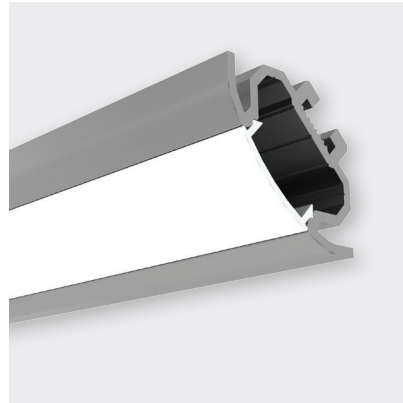

BASELINE 05

DIFFUSER	FINISH	CODE
OPAL	ANODISED	BL-LP-B05AO-XX
	BLACK	BL-LP-B05BO-XX
	WHITE	BL-LP-B05WO-XX

XX = (2M) 2 METRE or (4M) 4 METRE LENGTHS

FEATURES

- Opal polycarbonate diffuser
- Anodised aluminium, black, or white powder-coat
- Wall, ceiling or corner mounted

Designed & engineered
in New Zealand

DIMENSIONS

ACCESSORY

BL-LP-B05X-EC

ACCESSORY

CODE

ALUMINIUM END CAP	BL-LP-B05X-EC
JOINER STRAIGHT	BL-LP-J101S
JOINER 90° CORNER	BL-LP-J102C
JOINER 120° CORNER	BL-LP-J121C
JOINER VERTICAL TO HORIZONTAL	BL-LP-J103VH

END CAPS SOLD INDIVIDUALLY
X = (A) ANODISED, (B) BLACK, OR (W) WHITE