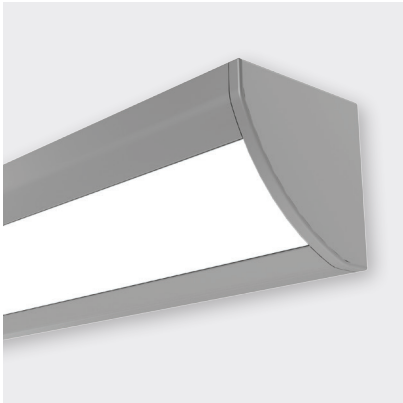

BASELINE 05

DIFFUSER	FINISH	CODE
OPAL	ANODISED	BL-LP-B05AO-XX
	BLACK	BL-LP-B05BO-XX
	WHITE	BL-LP-B05WO-XX

XX = (2M) 2 METRE or (4M) 4 METRE LENGTHS

FEATURES

- Opal polycarbonate diffuser
- Anodised aluminium, black, or white powder-coat
- Wall, ceiling or corner mounted

Designed & engineered
in New Zealand

DIMENSIONS

ACCESSORY

BL-LP-B05X-EC

ACCESSORY

CODE

ALUMINIUM END CAP	BL-LP-B05X-EC
JOINER STRAIGHT	BL-LP-J101S
JOINER 90° CORNER	BL-LP-J102C
JOINER 120° CORNER	BL-LP-J121C
JOINER VERTICAL TO HORIZONTAL	BL-LP-J103VH

END CAPS SOLD INDIVIDUALLY
X = (A) ANODISED, (B) BLACK, OR (W) WHITE