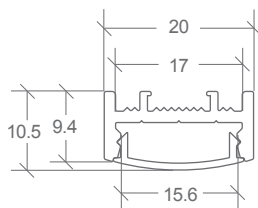

BASELINE 01 MINI

DIFFUSER	FINISH	CODE
OPAL	ANODISED	BL-LP-B01MAO-XX
	BLACK	BL-LP-B01MBO-XX
	WHITE	BL-LP-B01MWO-XX

XX = (2M) 2 METRE or (4M) 4 METRE LENGTHS

FEATURES

- Shallow version of Baseline 01
- Opal polycarbonate diffuser
- Anodised aluminium, black, or white powder-coat
- Surface mount or recess
- Multi-purpose

Designed & engineered
in New Zealand

DIMENSIONS

DUE TO THE SHALLOW NATURE OF THIS PRODUCT SOME LED DOTTING MAY BE VISIBLE

ACCESSORY

BL-LP-B01MX-EC

ACCESSORY **CODE**

ALUMINIUM END CAP	BL-LP-B01MX-EC
JOINER STRAIGHT	BL-LP-J101S
JOINER 90° CORNER	BL-LP-J102C
JOINER 120° CORNER	BL-LP-J121C
JOINER VERTICAL TO HORIZONTAL	BL-LP-J103VH