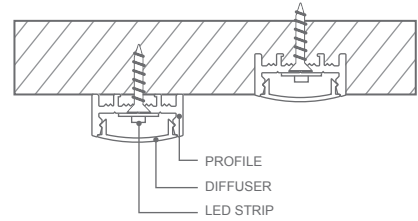

BASELINE 01 MINI

DIFFUSER	FINISH	CODE
OPAL	ANODISED	BL-LP-B01MAO-XX
	BLACK	BL-LP-B01MBO-XX
	WHITE	BL-LP-B01MWO-XX

XX = (2M) 2 METRE or (4M) 4 METRE LENGTHS

FEATURES

- Shallow version of Baseline 01
- Opal polycarbonate diffuser
- Anodised aluminium, black, or white powder-coat
- Surface mount or recess
- Multi-purpose

Designed & engineered
in New Zealand

DIMENSIONS

DUE TO THE SHALLOW NATURE OF THIS PRODUCT SOME LED DOTTING MAY BE VISIBLE

ACCESSORY

BL-LP-B01MX-EC

ACCESSORY **CODE**

ALUMINIUM END CAP	BL-LP-B01MX-EC
JOINER STRAIGHT	BL-LP-J101S
JOINER 90° CORNER	BL-LP-J102C
JOINER 120° CORNER	BL-LP-J121C
JOINER VERTICAL TO HORIZONTAL	BL-LP-J103VH