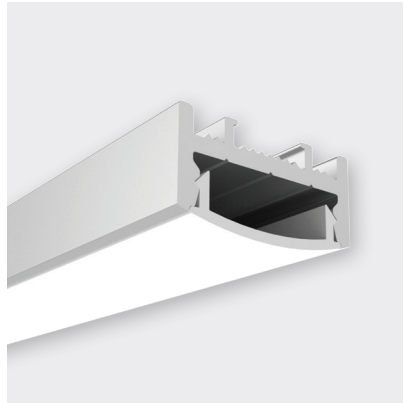

BASELINE 01 MINI

DIFFUSER	FINISH	CODE
OPAL	ANODISED	BL-LP-B01MAO-XX
	BLACK	BL-LP-B01MBO-XX
	WHITE	BL-LP-B01MWO-XX

XX = (2M) 2 METRE or (4M) 4 METRE LENGTHS

FEATURES

- Shallow version of Baseline 01
- Opal polycarbonate diffuser
- Anodised aluminium, black, or white powder-coat
- Surface mount or recess
- Multi-purpose

Designed & engineered
in New Zealand

DIMENSIONS

DUE TO THE SHALLOW NATURE OF THIS PRODUCT SOME LED DOTTING MAY BE VISIBLE

ACCESSORY

BL-LP-B01MX-EC

ACCESSORY **CODE**

ALUMINIUM END CAP	BL-LP-B01MX-EC
JOINER STRAIGHT	BL-LP-J101S
JOINER 90° CORNER	BL-LP-J102C
JOINER 120° CORNER	BL-LP-J121C
JOINER VERTICAL TO HORIZONTAL	BL-LP-J103VH

END CAPS SOLD INDIVIDUALLY
X = (A) ANODISED, (B) BLACK, OR (W) WHITE