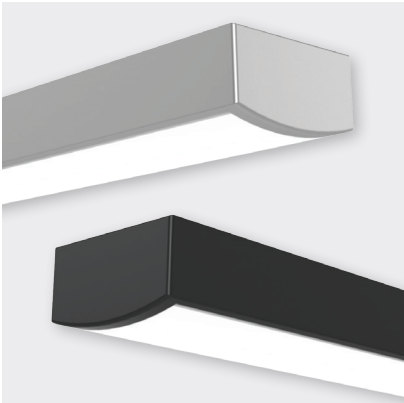

BASELINE 01 MINI

DIFFUSER	FINISH	CODE
OPAL	ANODISED	BL-LP-B01MAO-XX
	BLACK	BL-LP-B01MBO-XX
	WHITE	BL-LP-B01MWO-XX

XX = (2M) 2 METRE or (4M) 4 METRE LENGTHS

FEATURES

- Shallow version of Baseline 01
- Opal polycarbonate diffuser
- Anodised aluminium, black, or white powder-coat
- Surface mount or recess
- Multi-purpose

Designed & engineered
in New Zealand

DIMENSIONS

DUE TO THE SHALLOW NATURE OF THIS PRODUCT SOME LED DOTTING MAY BE VISIBLE

ACCESSORY

BL-LP-B01MX-EC

ACCESSORY **CODE**

ALUMINIUM END CAP	BL-LP-B01MX-EC
JOINER STRAIGHT	BL-LP-J101S
JOINER 90° CORNER	BL-LP-J102C
JOINER 120° CORNER	BL-LP-J121C
JOINER VERTICAL TO HORIZONTAL	BL-LP-J103VH

END CAPS SOLD INDIVIDUALLY
X = (A) ANODISED, (B) BLACK, OR (W) WHITE