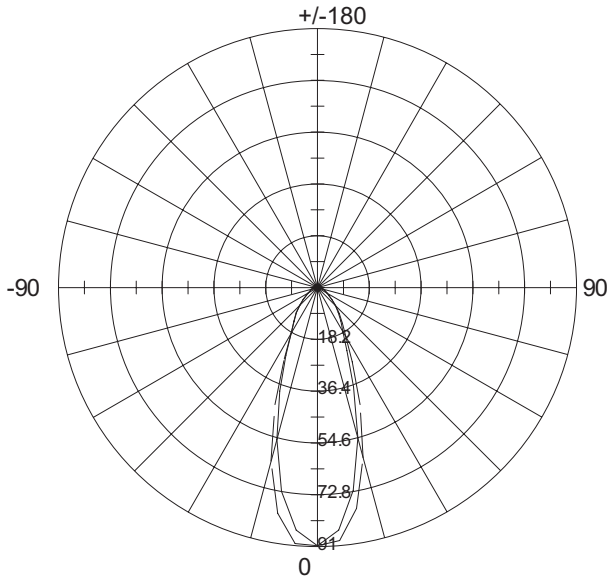

Accent 3W

accent lighting series

technical data

OPTILED
shaping the future of light

3 Watt Specifications						
Base Type	Product Weight	Beam Patterns Available	Power Consumption	Rated Life	Operation Temperature	Indoor/ Outdoor Use
GU 5.3	5 g	30° and 18°	3.0 Watts	35,000 Hrs	14 °F – 113 °F (-10 °C - +45 °C)	Indoor
Avail. Colors	Blue	Green	Red	Warm White	Daylight	White

Specific Color Specifications			
	Daylight	Warm White	White
Power Consumption	3w	3w	3w
Operational Voltage	12.0v	12.0v	12.0v
Color Temperature	6000K	3000K	3800K
Color Rendering Index	Ra=74.18	Ra=59.06	Ra=60
Intensity of Light Output	60.96lm	57.89lm	60lm
OPTILED Part Number	1303060806	1303050806	1303070806

(1)

Packaging		
	Pieces	Gross Weight
Carton Pack	10 pcs / Carton	615g
Case Pack	10 Cartons / Case (100 pcs)	7.2 kgs

Light Distribution Curve

Polar Coordinate

(cd) | \varnothing_{180} : ————— C90_270: - - - -

Max Intensity : 90.71cd/C0
 Max Intensity : 90.71cd/C90

Spectroradiometric Parameters