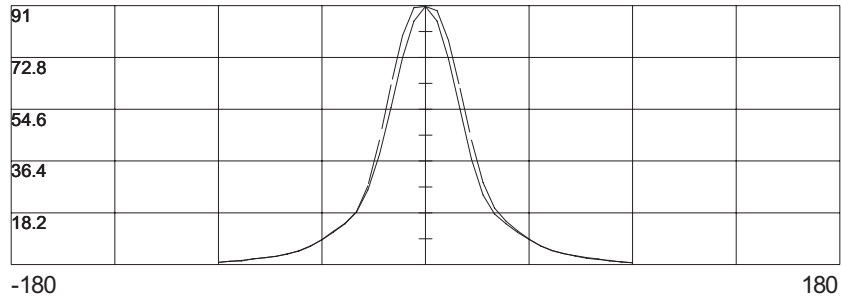

Accent 3W

accent lighting series

technical data

OPTILED
shaping the future of light

3 Watt Specifications						
Base Type	Product Weight	Beam Patterns Available	Power Consumption	Rated Life	Operation Temperature	Indoor/ Outdoor Use
GU 5.3	5 g	30° and 18°	3.0 Watts	35,000 Hrs	14 °F – 113 °F (-10 °C - +45 °C)	Indoor
Avail. Colors	Blue	Green	Red	Warm White	Daylight	White

Specific Color Specifications			
	Daylight	Warm White	White
Power Consumption	3w	3w	3w
Operational Voltage	12.0v	12.0v	12.0v
Color Temperature	6000K	3000K	3800K
Color Rendering Index	Ra=74.18	Ra=59.06	Ra=60
Intensity of Light Output	60.96lm	57.89lm	60lm
OPTILED Part Number	1303060806	1303050806	1303070806

(1)

Packaging		
	Pieces	Gross Weight
Carton Pack	10 pcs / Carton	615g
Case Pack	10 Cartons / Case (100 pcs)	7.2 kgs

Light Distribution Curve

Polar Coordinate

(cd) | \varnothing_{180} : ————— C90_270: - - - -