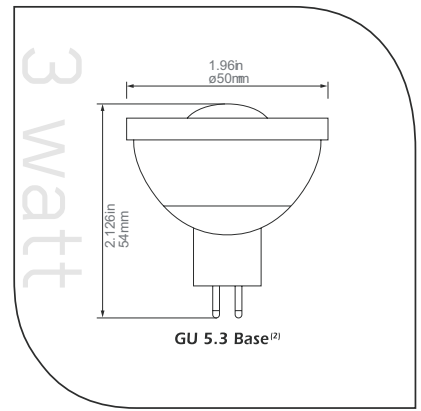

Accent 3W

accent lighting series

technical data

OPTILED
shaping the future of light

3 Watt Specifications						
Base Type	Product Weight	Beam Patterns Available	Power Consumption	Rated Life	Operation Temperature	Indoor/ Outdoor Use
GU 5.3	5 g	30° and 18°	3.0 Watts	35,000 Hrs	14 °F – 113 °F (-10 °C - +45 °C)	Indoor
Avail. Colors	Blue	Green	Red	Warm White	Daylight	White

Specific Color Specifications			
	Daylight	Warm White	White
Power Consumption	3w	3w	3w
Operational Voltage	12.0v	12.0v	12.0v
Color Temperature	6000K	3000K	3800K
Color Rendering Index	Ra=74.18	Ra=59.06	Ra=60
Intensity of Light Output	60.96lm	57.89lm	60lm
OPTILED Part Number	1303060806	1303050806	1303070806

(1)

Packaging		
	Pieces	Gross Weight
Carton Pack	10 pcs / Carton	615g
Case Pack	10 Cartons / Case (100 pcs)	7.2 kgs

Light Distribution Curve

Polar Coordinate

(cd) | \varnothing_{180} : ————— C90_270: - - - -